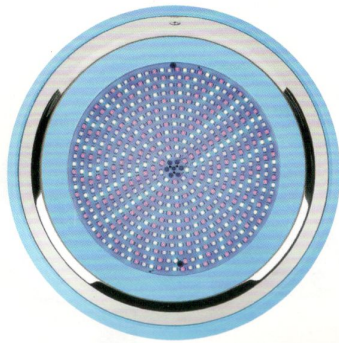

LED Swimming Pool Light

W Series (Wall Mounted Filled Epoxy)

White Ring

Model: W4001

Size

- Ultra thin LED panel
- Full filled with epoxy
- IP68, no water leakage
- Resistant to corrosion
- Heat dissipation, long life

Housing	LED Type	LED Qty	Color	Cable	Power	Remarks
Stainless Steel 316	SMD2835	546 pcs	White	4 meter	35 W	LED panel is full filled with epoxy glue

Contact Us:

Hydromission Sdn. Bhd. (535368-U)

HQ: 20, Lintang Beringin 6, Diamond Valley Industrial Park, Jalan Permatang Damar Laut, 11960 Bayan Lepas, Penang, Malaysia.