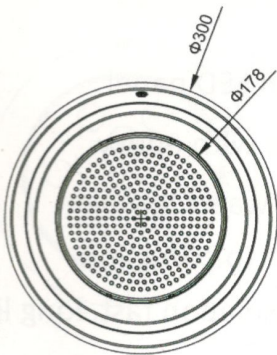

LED Swimming Pool Light

W Series (Wall Mounted Filled Epoxy)

White Ring

Model: W4001

Size

- Ultra thin LED panel
- Full filled with epoxy
- IP68, no water leakage
- Resistant to corrosion
- Heat dissipation, long life

Housing	LED Type	LED Qty	Color	Cable	Power	Remarks
Stainless Steel 316	SMD2835	546 pcs	White	4 meter	35 W	LED panel is full filled with epoxy glue

Contact Us:

Hydromission Sdn. Bhd. (535368-U)

HQ: 20, Lintang Beringin 6, Diamond Valley Industrial Park, Jalan Permatang Damar Laut, 11960 Bayan Lepas, Penang, Malaysia.