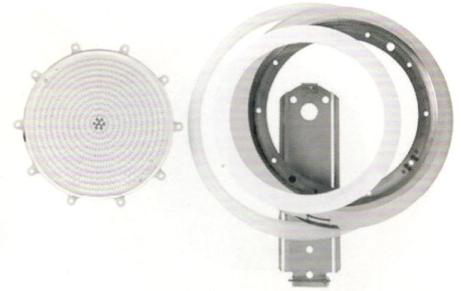

LED Swimming Pool Light

W Series (Wall Mounted Filled Epoxy)

White Ring

Model: W4001

Size

- Ultra thin LED panel
- Full filled with epoxy
- IP68, no water leakage
- Resistant to corrosion
- Heat dissipation, long life

Housing	LED Type	LED Qty	Color	Cable	Power	Remarks
Stainless Steel 316	SMD2835	546 pcs	White	4 meter	35 W	LED panel is full filled with epoxy glue

Contact Us:

Hydromission Sdn. Bhd. (535368-U)

HQ: 20, Lintang Beringin 6, Diamond Valley Industrial Park, Jalan Permatang Damar Laut, 11960 Bayan Lepas, Penang, Malaysia.